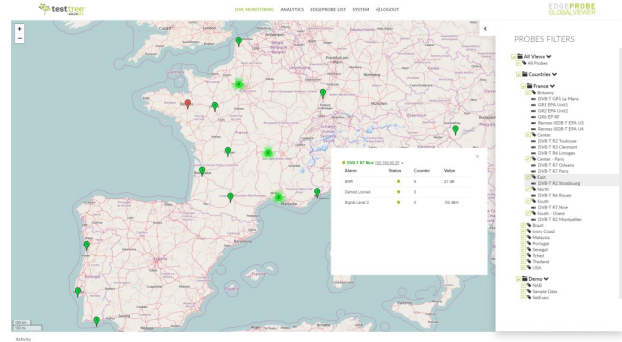

GLOBALVIEWER

Centralize your Network Quality & Service Availability views!

CENTRALIZATION SOLUTION FOR EDGEPROBE MANAGEMENT: LIVE SUPERVISION AND ANALYTICS REPORTING.

APPLICATIONS

- **Live Supervision** of your Network's QoS
- Centralized **monitoring data** with a **real-time Dashboard**
- **Report generation** for SLA commitments

Live Supervision

- **Synthetic overview** of the monitoring status
- **Map display** of the deployed monitoring Probes
- Direct access to the Probes for detailed monitoring information
- **Display filtering & restricted user access** via customizable Probe groups: region, site, SFN cell, multiplex, service, client...